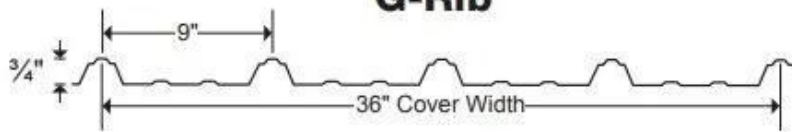

**Standing Seam**

**G-Rib**

**R-Panel**

These colors are as representative of our paint as is technologically possible. For an exact match, please request a paint chip from your sales person.

▲ Also available in 26 Gauge  
\* Premium Color - additional cost