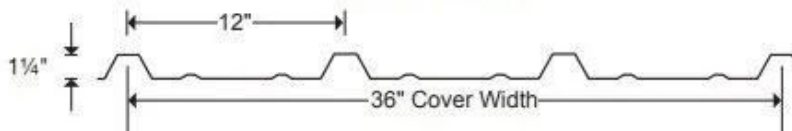

**Standing Seam**

**G-Rib**

**R-Panel**

These colors are as representative of our paint as is technologically possible. For an exact match, please request a paint chip from your sales person.

▲ Also available in 26 Gauge  
\* Premium Color - additional cost